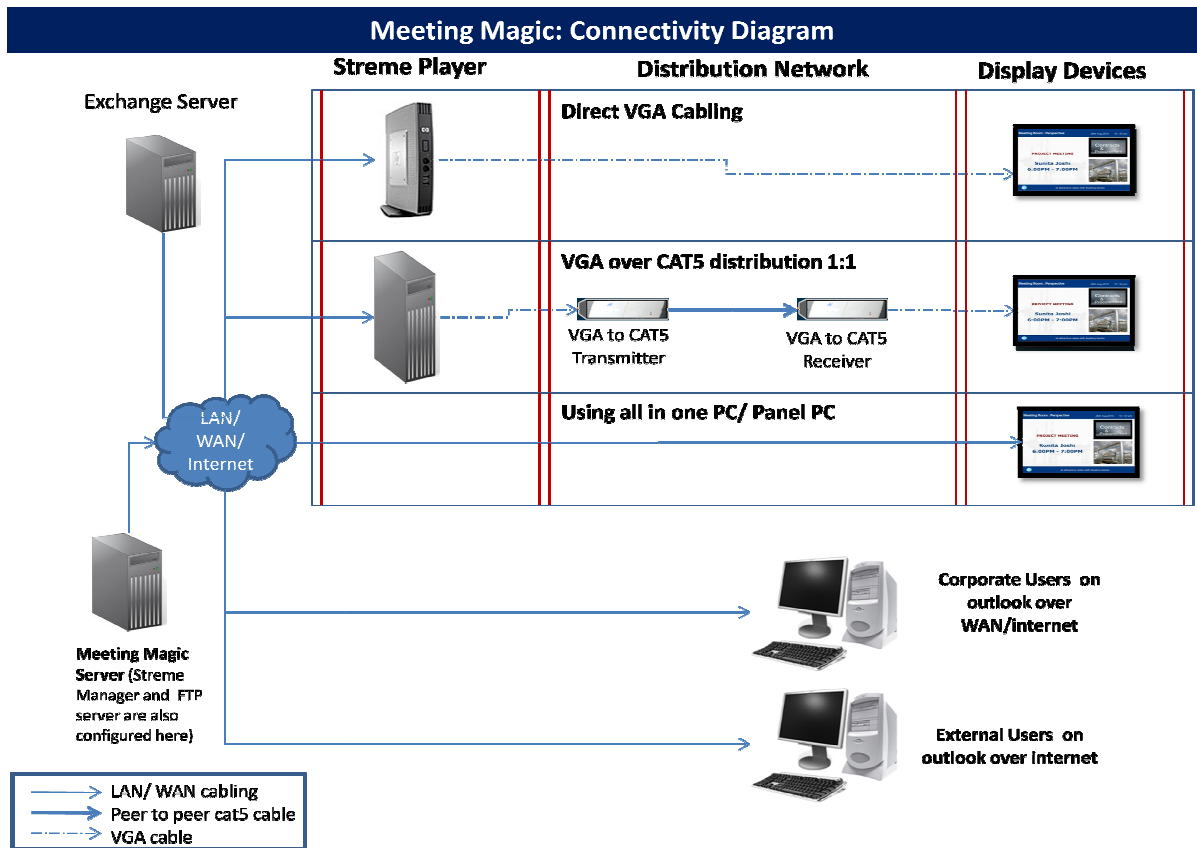

Exchange Server Integration optionally can be integrated with Meeting Magic to update the Public calendars allocated for the meeting rooms.

Meeting room display based on the Streme framework, enables the user to display current meeting details (in progress) and upcoming meetings details integrated with various multimedia content and tickers. When no meetings next scheduled meeting will be displayed along with other internal information user/ Administrator wanted to display.

Outlook Integration: Meeting Magic sends meeting requests automatically to all the attendees and the host. It enables Outlook to update local calendars of host attendees (both internal and external).

Meeting Room Selection: Meeting rooms can be searched based on the capacity, type and availability of other resources.

Display Options: Meeting Magic Display supports 8", 10", 15", 17", 19", etc with TC/PC h/w or integrated PC.

Comparison between different editions of Meeting Magic.

Booking in	Meeting Magic Professional	Meeting Magic Enterprise
Display From	Outlook Public Calendar	Meeting Magic Enterprise
Implemented Using	Outlook, Exchange Server and Meeting Magic display Or Outlook and Meeting Magic display	Meeting Magic Server, Meeting Magic display, Outlook, Exchange Server.
Room Selection	N	Y
Display Supported	Y	Y
Display Mandatory	Y	N
MIS Reports	N	Y

Meeting Magic and Streme are registered trademarks of Niche Softek Pvt Ltd. All trademarks and copyrights acknowledged. No part of this data sheet may be reproduced without express permission from Niche Softek Pvt Ltd. All Specifications subject to change without notice in line with incorporating latest technical advances in our products