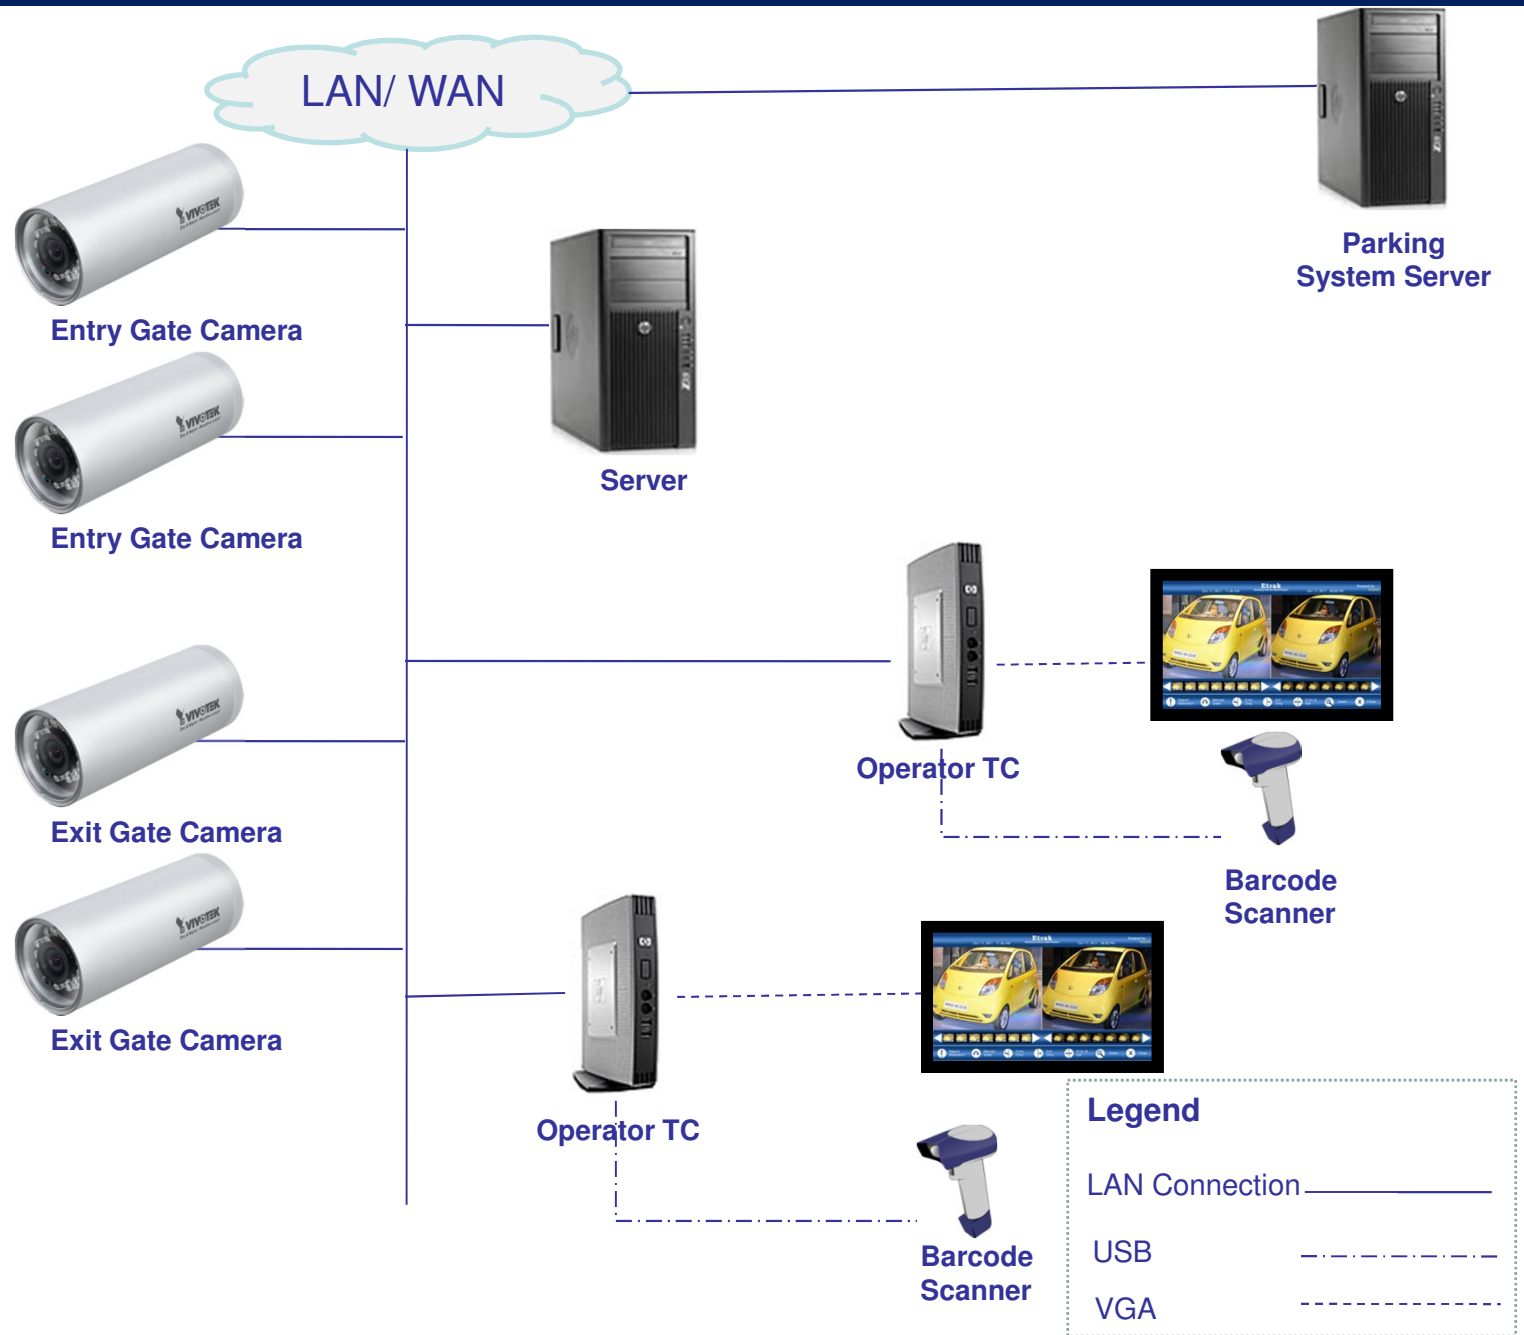

# Connectivity Diagram

**Legend**

LAN Connection \_\_\_\_\_

USB -----

VGA - - - - -