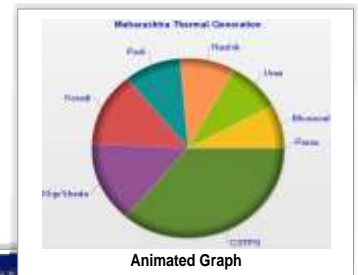

Animated Graphs from live data

Organizations generate data from transactions summaries in xml formats, excel sheets, web services and more. Animated graphs that show real time data bring life into the display by catching attention

Switching on triggers

On a set precondition, you can now switch to a layout that draws immediate attention. E.g. A power station the template is showing the temperature forecast and power generation requirements. On sensing a trip at a power generation facility, the display immediately switches to show critical parameters of the particular power station. On a set time duration, the layout changes to the previous display.

Multimedia components

iDASH rides on the proven Streme Digital Signage Framework. This facilitates integration of multi media components like images, flash files, movie files, scrollers, static text and many more. More than 150 formats are supported. A detailed content guideline means your in house team or creative agency can start content production on day one.

Full Screen TV Mode

With one click on the custom remote control. You can switch the display to a full screen TV mode. Now watch your favorite business channels on TV. You can switch back the picture in picture mode with a click on the remote control again.

Animated Graph