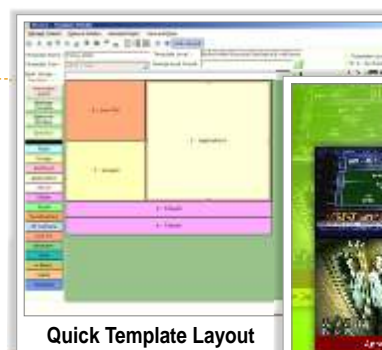

Full Screen Live TV

Integrated Template View

Quick Template Layout